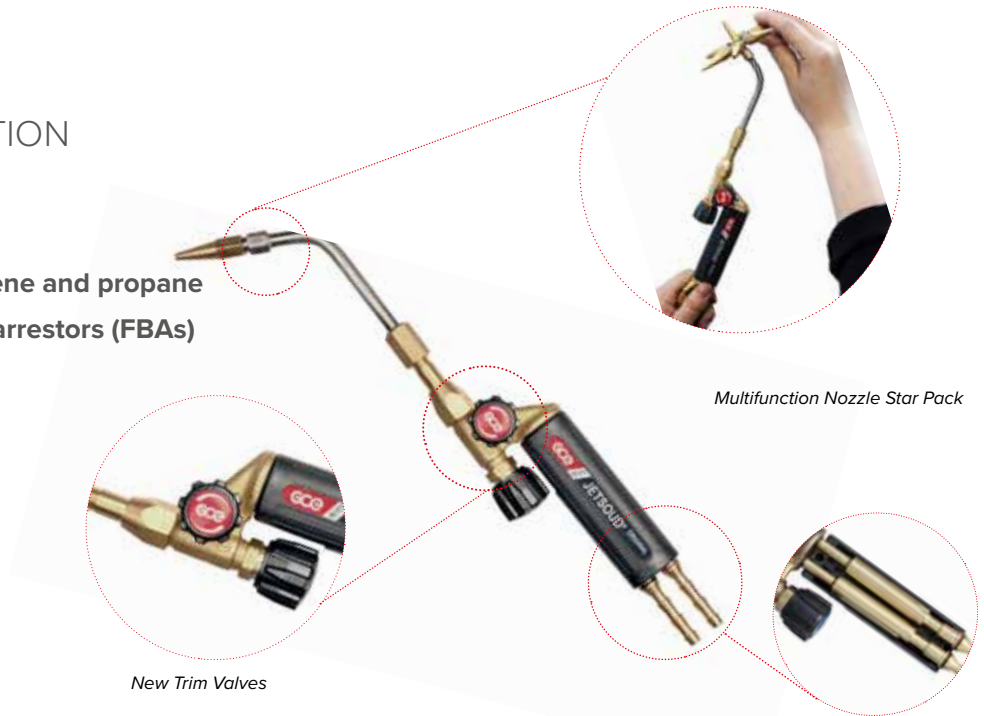

Gas Control Equipment

WELDING TORCH **JETSOUND**

This torch is light and easy to handle; it has been developed specifically for refrigerator technicians and installers of airconditioning equipment, who require a torch to be easy to handle for reaching narrow hard to get at points.

JETSOUND torch allows a reduction in the movement of the operator's wrist. People who have already used the JETSOUND torch appreciate its perfect flame regulation and low flow-rates, thanks to the possibility of regulating oxygen flow by means of a pin (microregulation). This means that the attachment and the knob are on the same axis.

The JETSOUND SI has Flashback arrestors (FBAs) built into the shank to ensure the highest safety during welding. JETSOUND torch is delivered with mounted nozzle (consumption 250 l/h) and set of 6 nozzles with consumption (40, 63, 100, 160, 315 and 400 l/h).

JETSOUND

TECHNICAL INFORMATION

- Low weight 320 g
- Length 360 mm
- Compatible for acetylene and propane
- Integrated Flashback arrestors (FBAs)
- EN ISO 5172

Multifunction Nozzle Star Pack

New Trim Valves